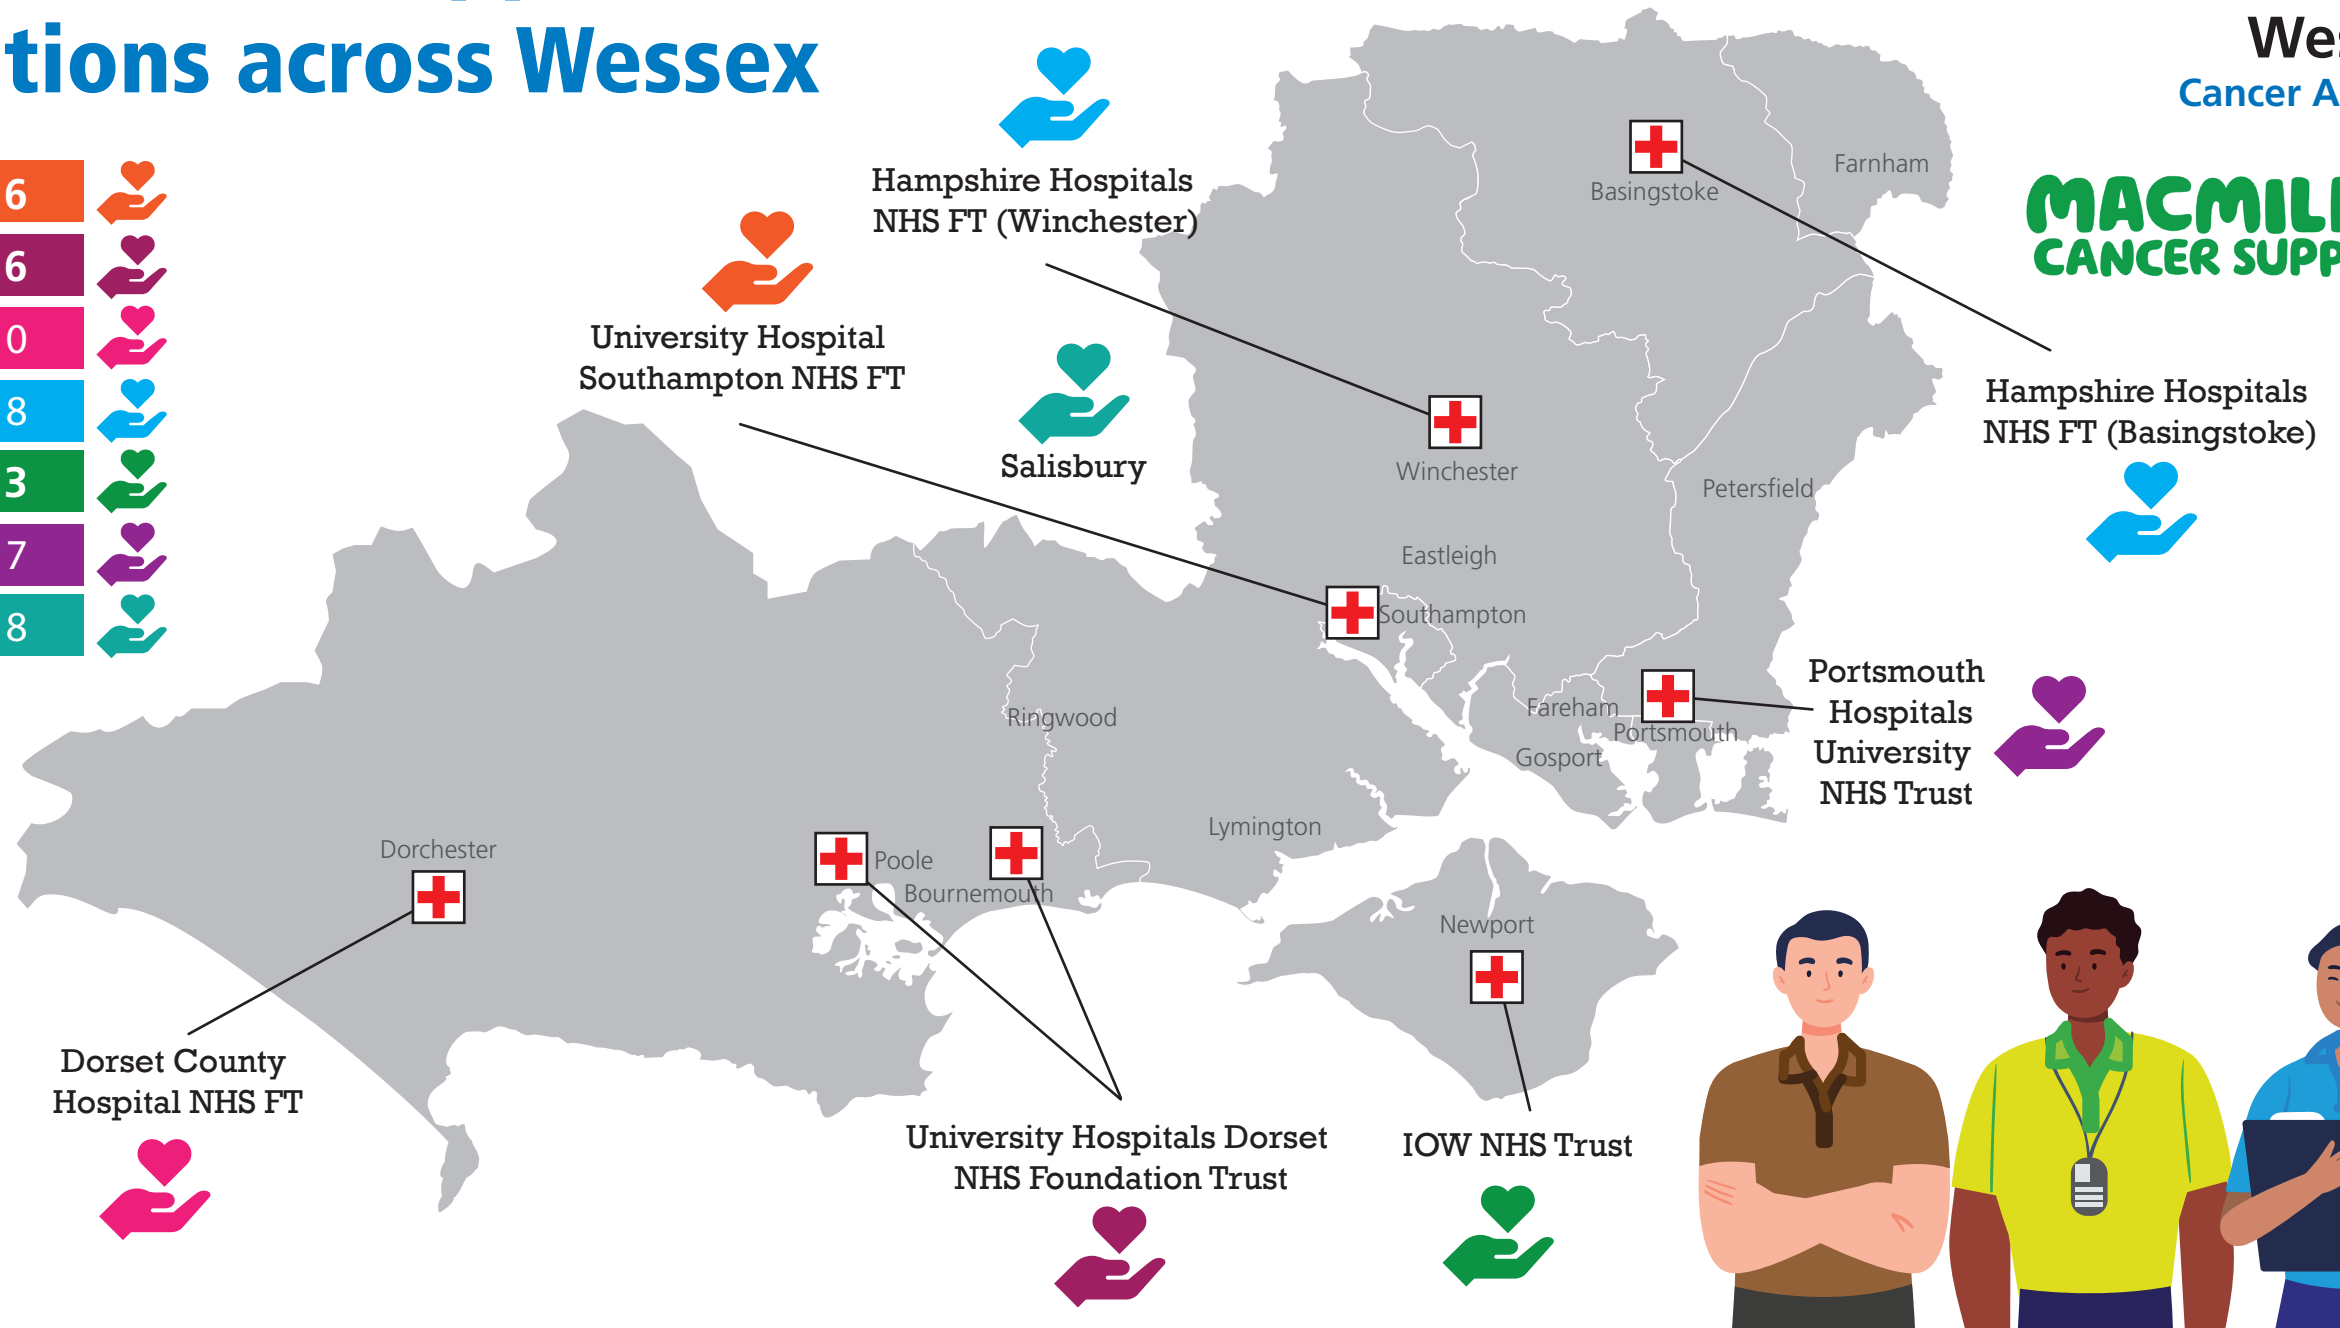

The number of cancer support workers and their locations across Wessex

Wessex
Cancer Alliance

UHS – Southampton	16	
Bournemouth/Poole	16	
Dorchester	10	
Hampshire Hospitals	8	
IOW	3	
Portsmouth Hospitals	17	
Salisbury	8	

#CelebrateCSWs